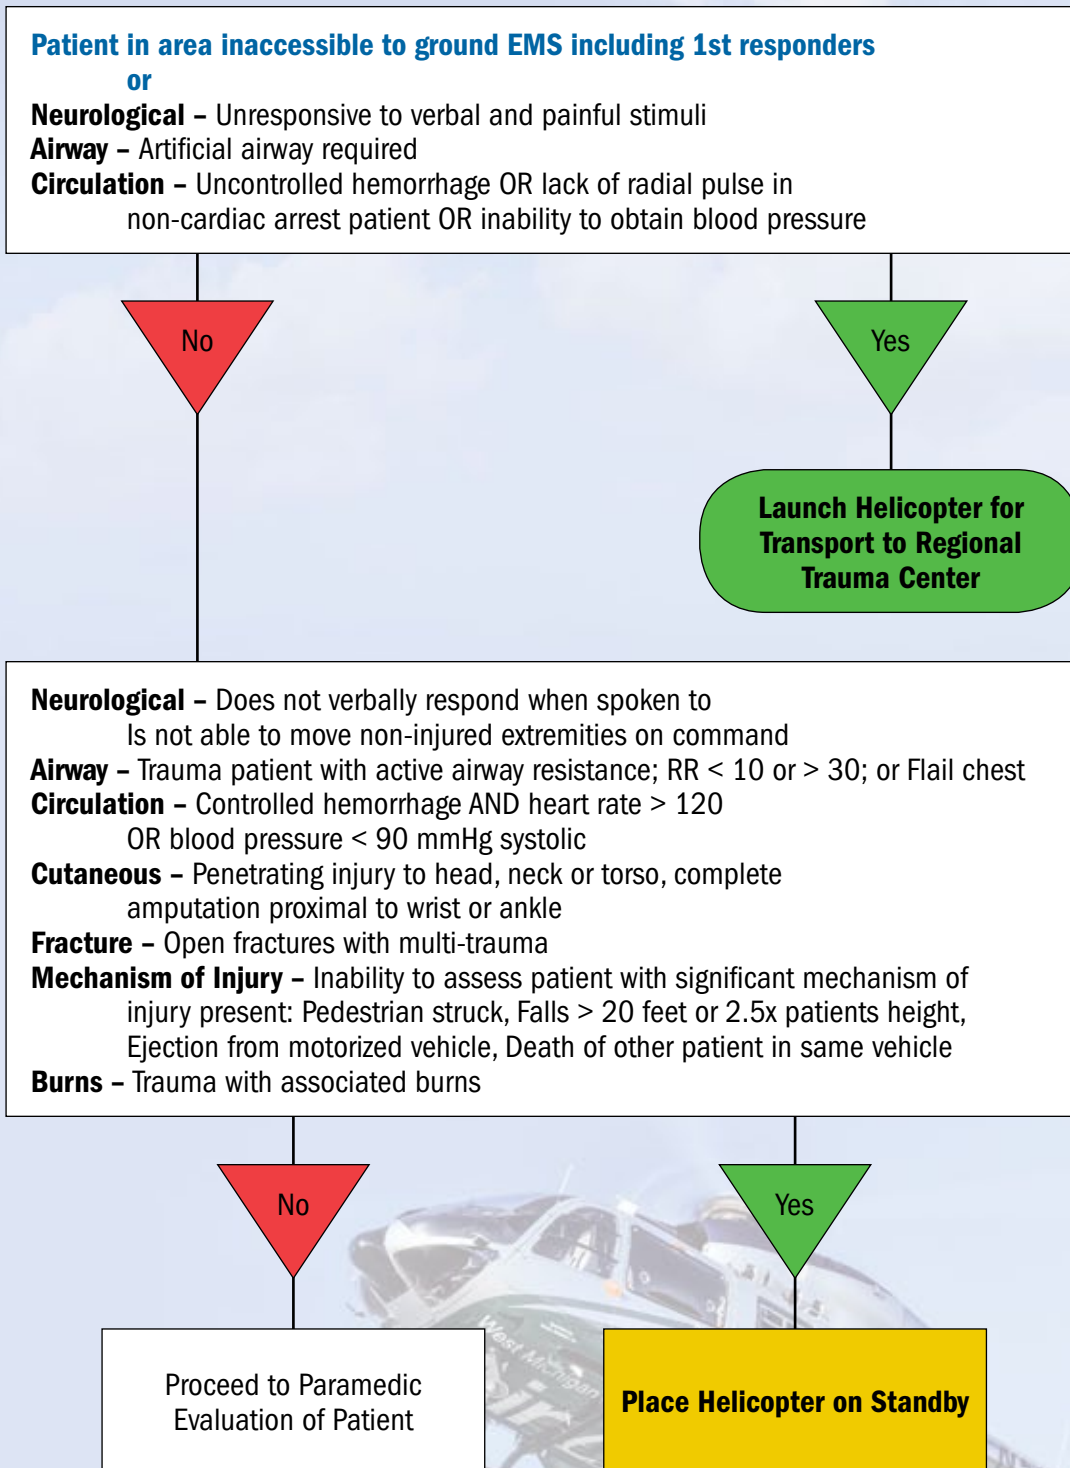

First Responder Fly Guide

Air Care Activation Criteria

1-800-922-1234 www.AirCare.org

Download the MetroAlert app on your mobile device to quickly place Air Care on standby and alert them of your exact location. Visit www.AirCare.org/MetroAlert for more information.